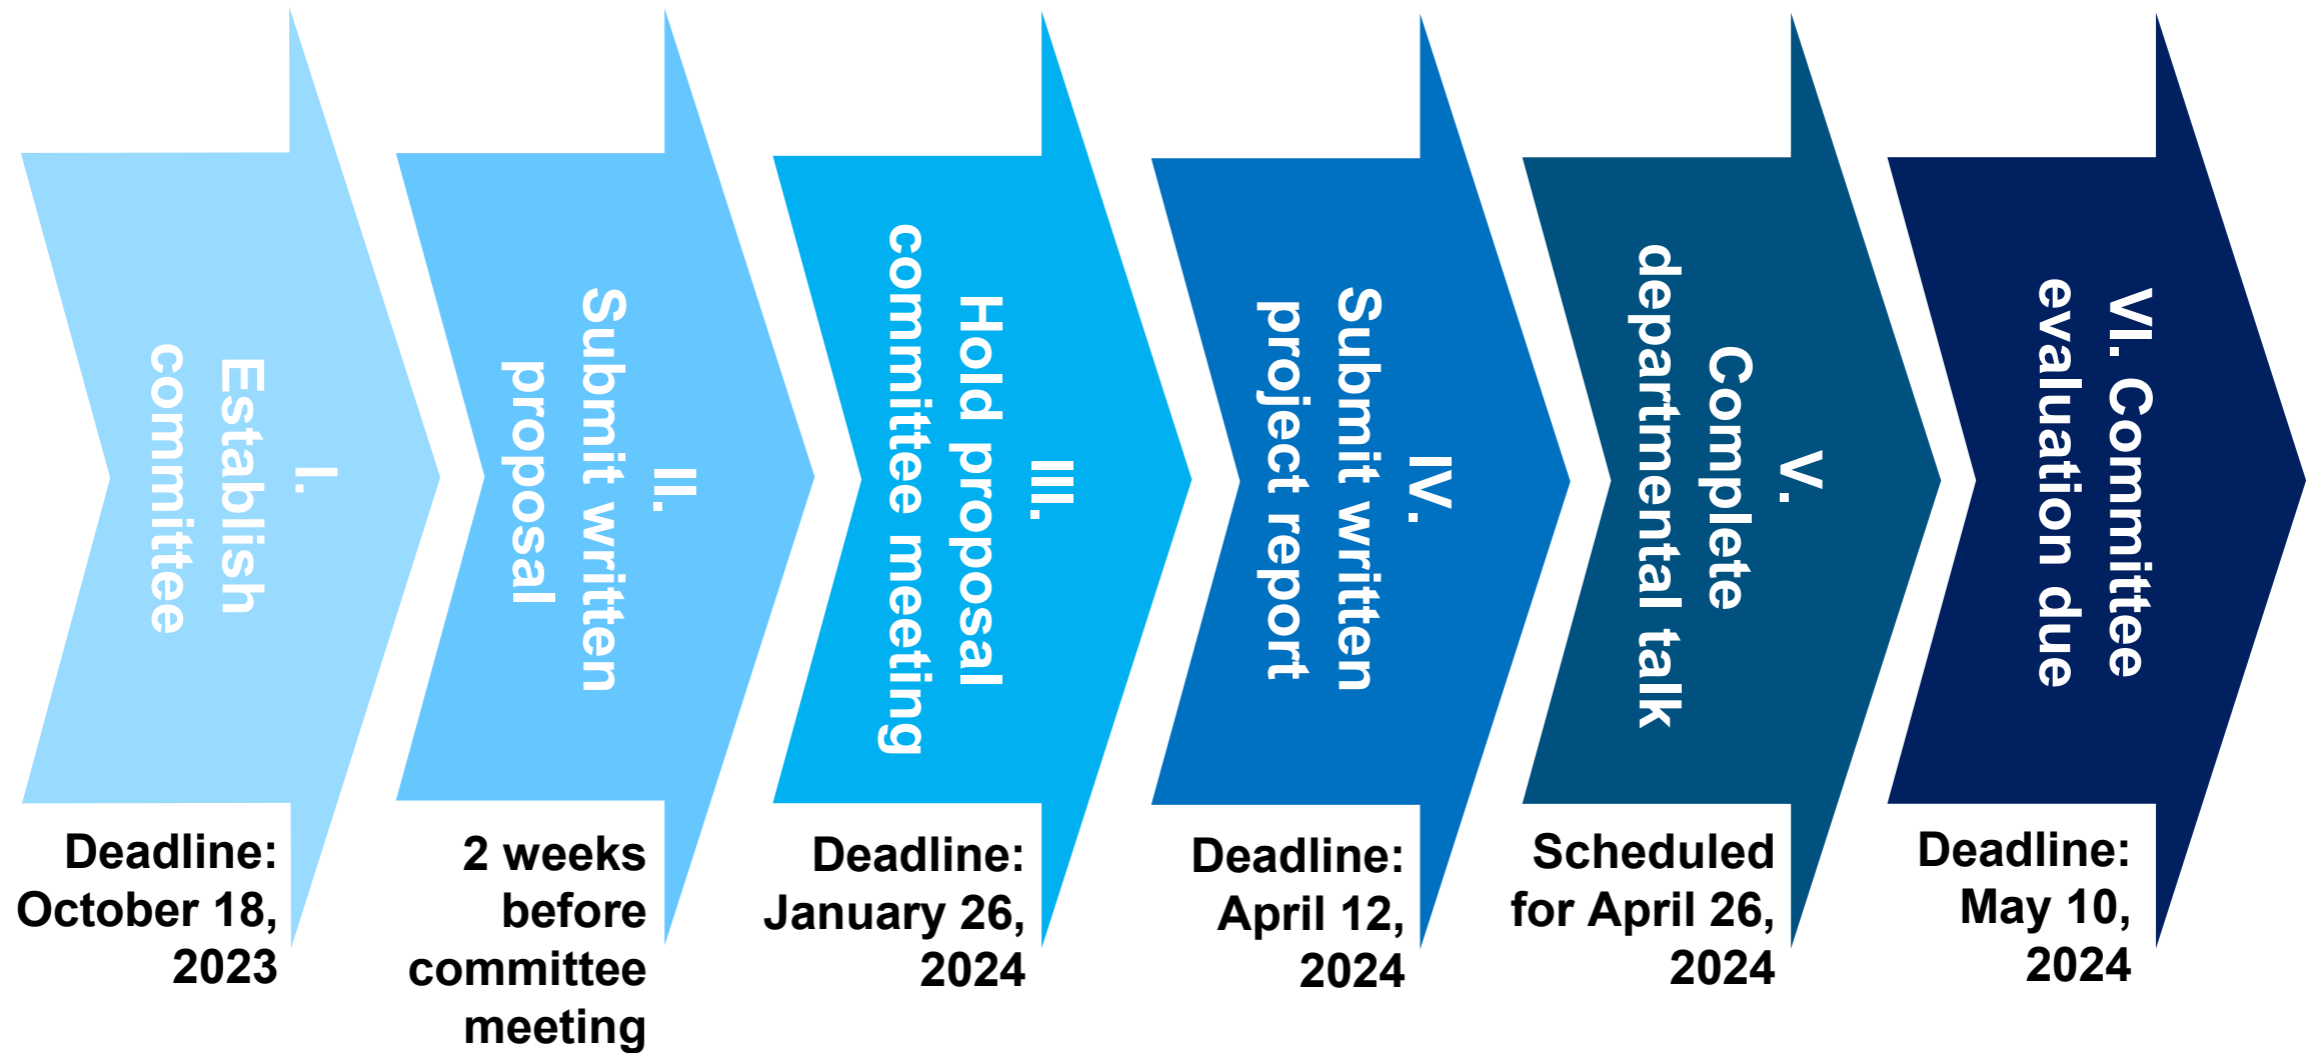

Timeline for Second Year Projects – AY 2023-24

Harvard University Department of Psychology
Director of Graduate Studies: Leah Somerville
Graduate Program Manager: Allie Pagano